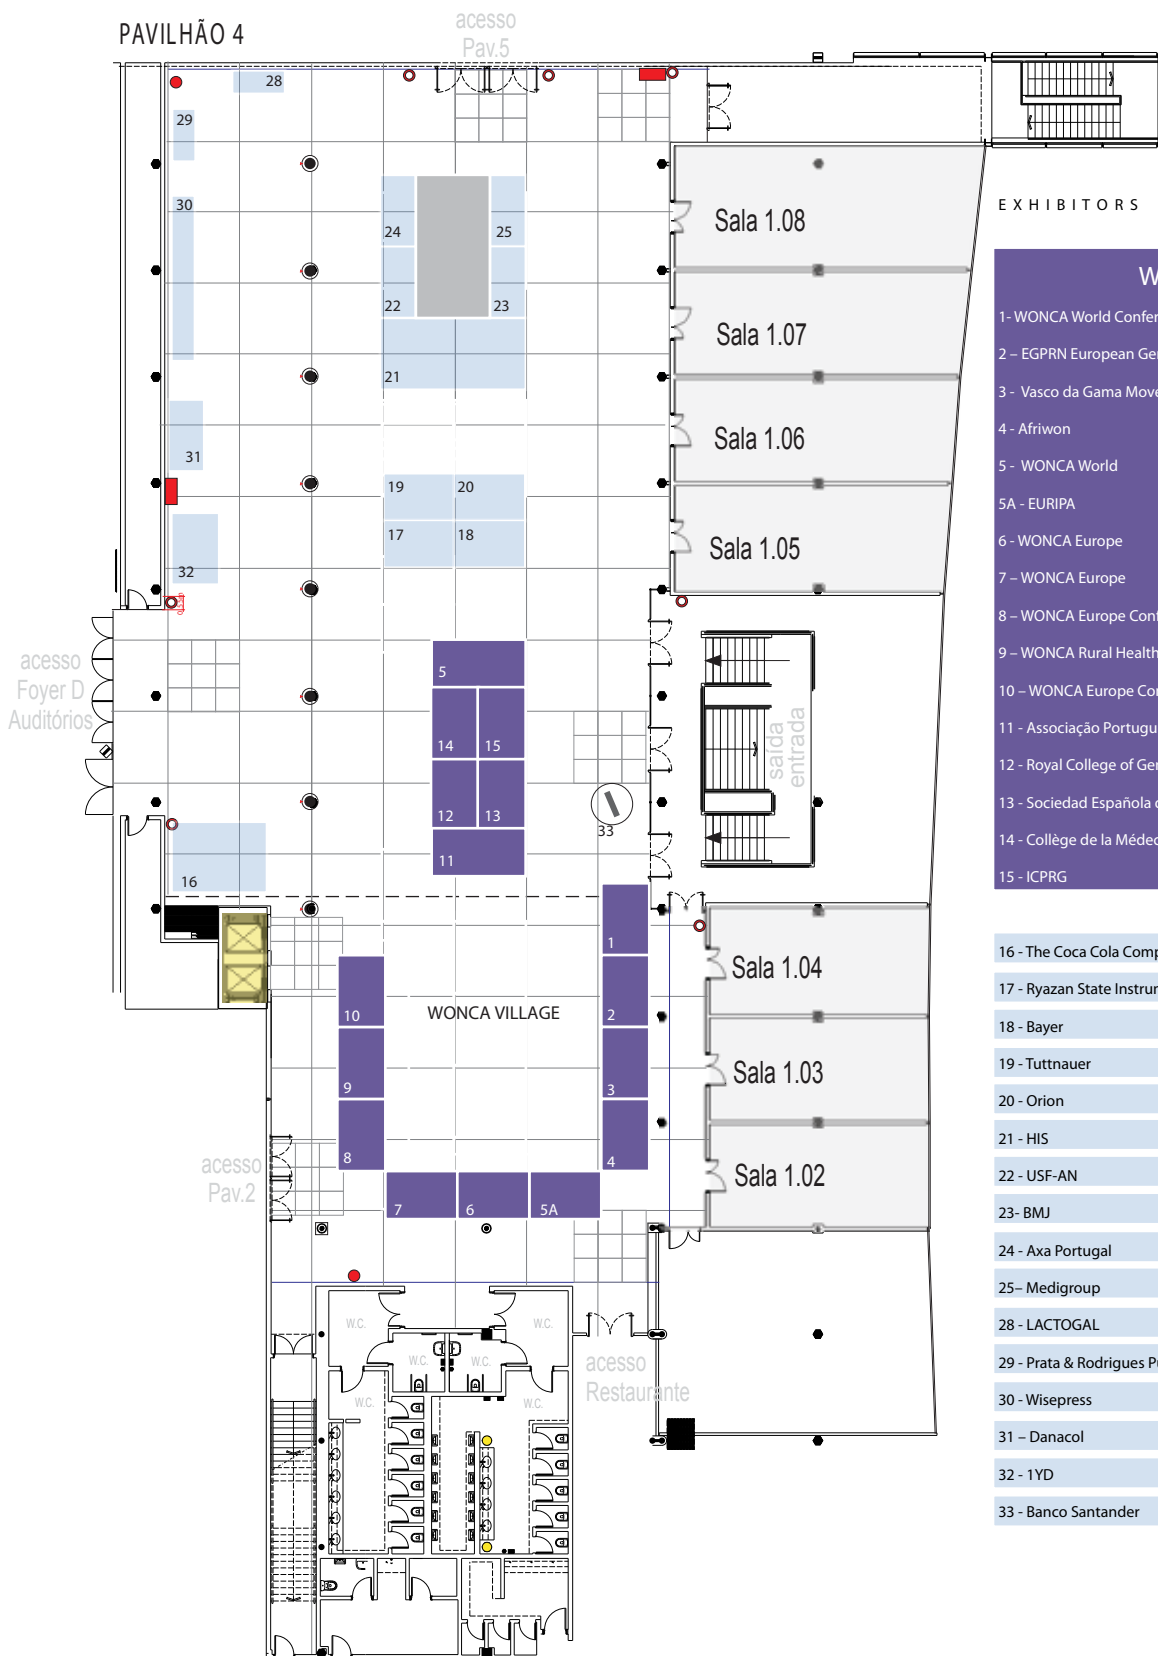

PAVILHÃO 4

EXHIBITORS

WONCA VILLAGE

- 1 - WONCA World Conference of Family Doctors 2016 (Brasil)
- 2 - EGPRN European General Practice Research Network
- 3 - Vasco da Gama Movement
- 4 - Afriwon
- 5 - WONCA World
- 5A - EURIPA
- 6 - WONCA Europe
- 7 - WONCA Europe
- 8 - WONCA Europe Conference of Family Doctors 2016 (Denmark)
- 9 - WONCA Rural Health Conference 2015 (Croatia)
- 10 - WONCA Europe Conference of Family Doctors 2015 (Turkey)
- 11 - Associação Portuguesa de Medicina Geral e Familiar | APMGF
- 12 - Royal College of General Practitioners
- 13 - Sociedad Española de Medicina de Familia y Comunitaria
- 14 - Collège de la Médecine Générale | CMG
- 15 - ICPRG

3x3m

9m²

1x1m

● EXT

● COL

□ COL

○ COL